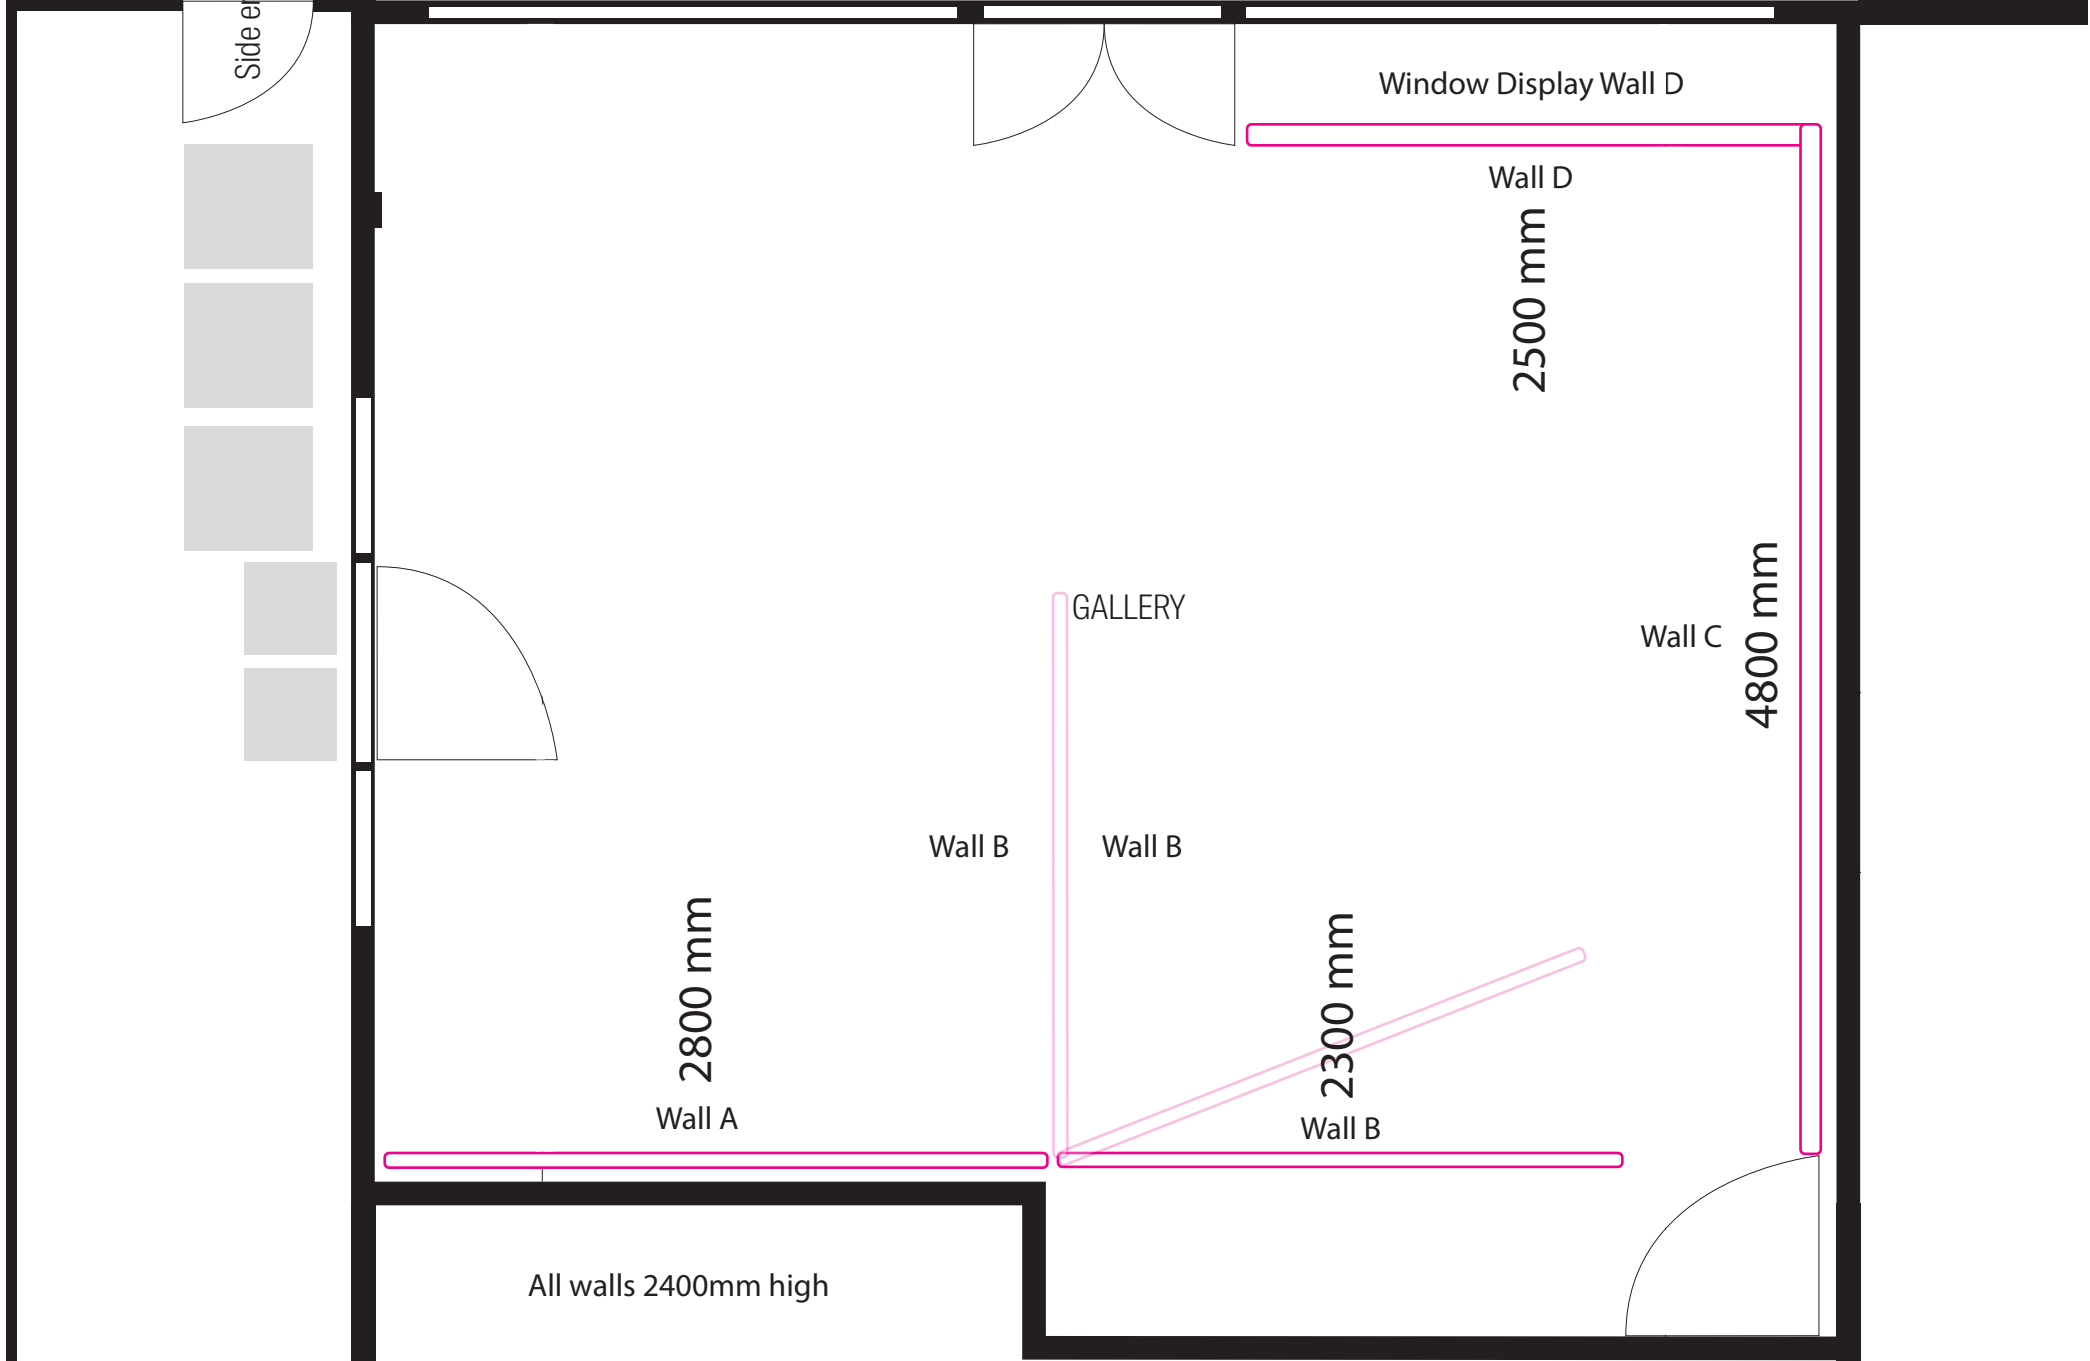

Orchard Street

Side entrance

Window Display Wall D

Wall D

2500 mm

Wall C

4800 mm

GALLERY

Wall B

Wall B

2800 mm

Wall A

2300 mm

Wall B

All walls 2400mm high

Wall A

2400mm x 2800mm

Swinging Wall B

2300mm x 2500mm

Swinging Wall B

2300mm x 2500mm

Wall D

2300mm x 2500mm

Window Display Wall D

2300mm x 2500mm